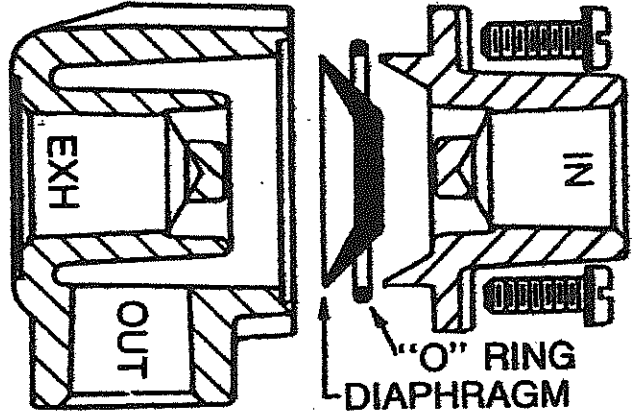

SEALS REPAIR KIT
SRKQE45

Humphrey PRODUCTS

KILGORE AT SPRINKLE ROAD
KALAMAZOO, MICHIGAN 49003

REPAIRS SEALS ON ANY:
Super Quick Exhaust
Valve — QE4, QE5

141-30

SEALS REPAIR KIT
SRKQE45

Humphrey PRODUCTS

KILGORE AT SPRINKLE ROAD
KALAMAZOO, MICHIGAN 49003

REPAIRS SEALS ON ANY:
Super Quick Exhaust
Valve — QE4, QE5

141-30

SEALS REPAIR KIT
SRKQE45

Humphrey PRODUCTS

KILGORE AT SPRINKLE ROAD
KALAMAZOO, MICHIGAN 49003

REPAIRS SEALS ON ANY:
Super Quick Exhaust
Valve — QE4, QE5

141-30

SEALS REPAIR KIT
SRKQE45

Humphrey PRODUCTS

KILGORE AT SPRINKLE ROAD
KALAMAZOO, MICHIGAN 49003

REPAIRS SEALS ON ANY:
Super Quick Exhaust
Valve — QE4, QE5

141-30