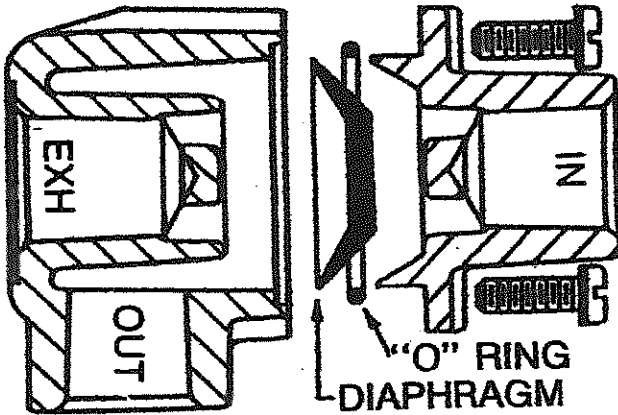

SEALS REPAIR KIT
SRKQE45

Humphrey PRODUCTS

KILGORE AT SPRINKLE ROAD
KALAMAZOO, MICHIGAN 49003

REPAIRS SEALS ON ANY:
Super Quick Exhaust
Valve — QE4, QE5

141-30

SEALS REPAIR KIT
SRKQE45

Humphrey PRODUCTS

KILGORE AT SPRINKLE ROAD
KALAMAZOO, MICHIGAN 49003

REPAIRS SEALS ON ANY:
Super Quick Exhaust
Valve — QE4, QE5

141-30

SEALS REPAIR KIT
SRKQE45

Humphrey PRODUCTS

KILGORE AT SPRINKLE ROAD
KALAMAZOO, MICHIGAN 49003

REPAIRS SEALS ON ANY:
Super Quick Exhaust
Valve — QE4, QE5

141-30

SEALS REPAIR KIT
SRKQE45

Humphrey PRODUCTS

KILGORE AT SPRINKLE ROAD
KALAMAZOO, MICHIGAN 49003

REPAIRS SEALS ON ANY:
Super Quick Exhaust
Valve — QE4, QE5

141-30