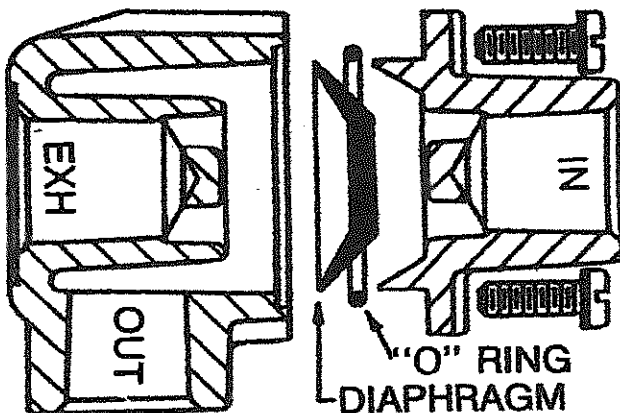

REPAIRS SEALS ON ANY:
Super Quick Exhaust
Valve — QE4, QE5

141-30

SEALS REPAIR KIT
SRKQE45

Humphrey PRODUCTS

KILGORE AT SPRINKLE ROAD
KALAMAZOO, MICHIGAN 49003

REPAIRS SEALS ON ANY:
Super Quick Exhaust
Valve — QE4, QE5

141-30

SEALS REPAIR KIT
SRKQE45

Humphrey PRODUCTS

KILGORE AT SPRINKLE ROAD
KALAMAZOO, MICHIGAN 49003

REPAIRS SEALS ON ANY:
Super Quick Exhaust
Valve — QE4, QE5

141-30