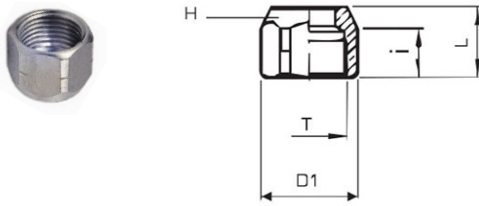

2780

Union tee connector

CODE	ØD-A	ØD-B	L	D1	H1	H2	GR.
2780TR64	6/4	6/4	22,5	13,0	10	12	37,0
2780TR86	8/6	8/6	22,5	15,6	10	14	39,0
2780TR108	10/8	10/8	25,0	18,5	10	17	61,0
2780TR1210	12/10	12/10	29,0	21,0	13	19	115,0

2790

Locking nut

CODE	T	ØD	L	I	D1	H	GR.
2790TRM10164	M10X1	6/4	11,5	8,0	13,1	12	5,0
2790TRM12186	M12X1	8/6	11,5	8,0	15,3	14	6,0
2790TRM141108	M14X1	10/8	13,5	9,5	18,5	17	13,0
2790TRM1611210	M16X1	12/10	14,5	9,0	21,0	19	15,0

2612

PVC washer

CODE	THREAD	D4	D1	H	GR.
2612TR18	G1/8"	14,0	10,0	1,5	18,0
2612TR14	G1/4"	17,5	13,5	1,5	18,0
2612TR38	G3/8"	21,0	16,7	1,5	18,0
2612TR12	G1/2"	26,0	21,3	1,5	18,0