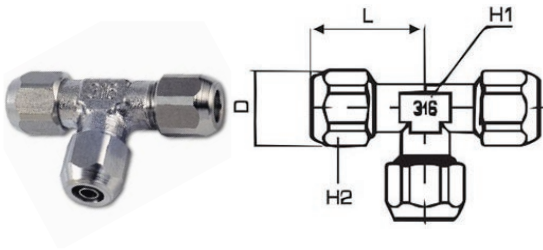

2780

Union tee connector

CODE	ØD-A	ØD-B	L	D1	H1	H2	GR.
2780TR64	6/4	6/4	22,5	13,0	10	12	37,0
2780TR86	8/6	8/6	22,5	15,6	10	14	39,0
2780TR108	10/8	10/8	25,0	18,5	10	17	61,0
2780TR1210	12/10	12/10	29,0	21,0	13	19	115,0

2790

Locking nut

CODE	T	ØD	L	I	D1	H	GR.
2790TRM10164	M10X1	6/4	11,5	8,0	13,1	12	5,0
2790TRM12186	M12X1	8/6	11,5	8,0	15,3	14	6,0
2790TRM141108	M14X1	10/8	13,5	9,5	18,5	17	13,0
2790TRM1611210	M16X1	12/10	14,5	9,0	21,0	19	15,0

2612

PVC washer

CODE	THREAD	D4	D1	H	GR.
2612TR18	G1/8"	14,0	10,0	1,5	18,0
2612TR14	G1/4"	17,5	13,5	1,5	18,0
2612TR38	G3/8"	21,0	16,7	1,5	18,0
2612TR12	G1/2"	26,0	21,3	1,5	18,0