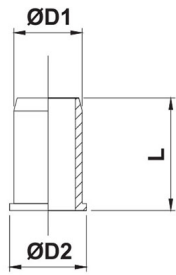

3250

Internal support bush

CODE	TUBO OD	D1	D2	L	GR.
3250TR4	4	2,5	3,5	10,0	0,20
3250TR6	6	4,0	5,5	12,0	0,60
3250TR8	8	6,0	7,5	13,0	1,00
3250TR10	10	8,0	9,5	14,0	1,40
3250TR12	12	10,0	11,5	16,0	2,20
3250TR14	14	12,0	13,5	16,0	2,60
3250TR15	15	12,5	14,5	17,0	2,80
3250TR16	16	14,0	15,5	18,0	3,40

1176

Bulkhead locking nut

CODE	T	H	GR.
1176TRM101	M10X1	14	3,0
1176TRM121	M12X1	16	3,8
1176TRM1615	M16X1,5	19	5,0
1176TRM1815	M18X1,5	22	7,0
1176TRM2215	M22X1,5	25	17,0