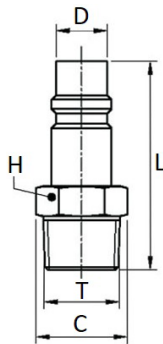

**FLUID-30**

Female quick coupler DN12

CODE	T	P	L	C	H
FLUID-30	G1/2"	30,6	65	30,6	27
FLUID-30-PL	G1/2"	30,6	65	30,6	27

**NE-30M**

Male connection DN12

CODE	T	D	L	C	H
NE-30M	R1/2"	14,3	58,5	25,4	22

**NE-30H**

Female connection DN12

CODE	T	D	L	C	H
NE-30H-3/8	G3/8"	14,3	54	-	22
NE-30H	G1/2"	14,3	54	31,2	27

**NE-30E**

Connection with barb connector DN12

CODE	E	D	L	H
NE-30E	15,2	14,3	69	25