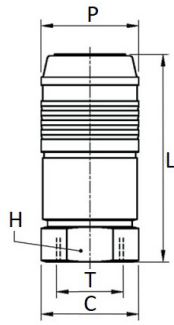

**FLUID-30**

Female quick coupler DN12

CODE	T	P	L	C	H
FLUID-30	G1/2"	30,6	65	30,6	27
FLUID-30-PL	G1/2"	30,6	65	30,6	27

**NE-30M**

Male connection DN12

CODE	T	D	L	C	H
NE-30M	R1/2"	14,3	58,5	25,4	22

**NE-30H**

Female connection DN12

CODE	T	D	L	C	H
NE-30H-3/8	G3/8"	14,3	54	-	22
NE-30H	G1/2"	14,3	54	31,2	27

**NE-30E**

Connection with barb connector DN12

CODE	E	D	L	H
NE-30E	15,2	14,3	69	25