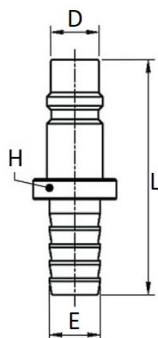

**FLUID-30**

Female quick coupler DN12

CODE	T	P	L	C	H
FLUID-30	G1/2"	30,6	65	30,6	27
FLUID-30-PL	G1/2"	30,6	65	30,6	27

**NE-30M**

Male connection DN12

CODE	T	D	L	C	H
NE-30M	R1/2"	14,3	58,5	25,4	22

**NE-30H**

Female connection DN12

CODE	T	D	L	C	H
NE-30H-3/8	G3/8"	14,3	54	-	22
NE-30H	G1/2"	14,3	54	31,2	27

**NE-30E**

Connection with barb connector DN12

CODE	E	D	L	H
NE-30E	15,2	14,3	69	25