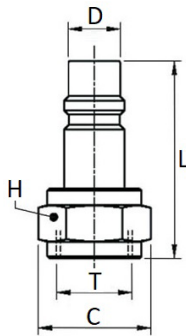

**FLUID-30**

Female quick coupler DN12

CODE	T	P	L	C	H
FLUID-30	G1/2"	30,6	65	30,6	27
FLUID-30-PL	G1/2"	30,6	65	30,6	27

**NE-30M**

Male connection DN12

CODE	T	D	L	C	H
NE-30M	R1/2"	14,3	58,5	25,4	22

**NE-30H**

Female connection DN12

CODE	T	D	L	C	H
NE-30H-3/8	G3/8"	14,3	54	-	22
NE-30H	G1/2"	14,3	54	31,2	27

**NE-30E**

Connection with barb connector DN12

CODE	E	D	L	H
NE-30E	15,2	14,3	69	25