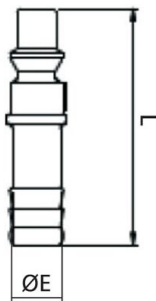

AFL-210-M

Male connection

CODE	T	L
AFL-210-M	R1/4"	40,8
AFL-210-M-3/8	R3/8"	42,8

AFL-210-H

Female connection

CODE	T	D	L	H
AFL-210-H	G1/4"	7,9	37,2	17

AFL-210-E

Connection with barb connector

CODE	ØE	D	L	H
AFL-210-E-8	9,2	7,9	46,2	14