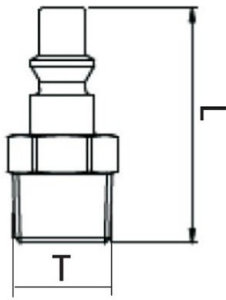

AFL-210-M

Male connection

CODE	T	L
AFL-210-M	R1/4"	40,8
AFL-210-M-3/8	R3/8"	42,8

AFL-210-H

Female connection

CODE	T	D	L	H
AFL-210-H	G1/4"	7,9	37,2	17

AFL-210-E

Connection with barb connector

CODE	ØE	D	L	H
AFL-210-E-8	9,2	7,9	46,2	14