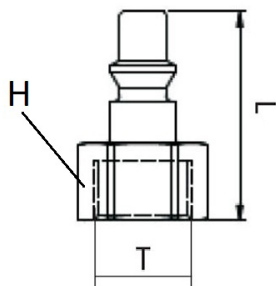

AFL-210-M

Male connection

CODE	T	L
AFL-210-M	R1/4"	40,8
AFL-210-M-3/8	R3/8"	42,8

AFL-210-H

Female connection

CODE	T	D	L	H
AFL-210-H	G1/4"	7,9	37,2	17

AFL-210-E

Connection with barb connector

CODE	ØE	D	L	H
AFL-210-E-8	9,2	7,9	46,2	14